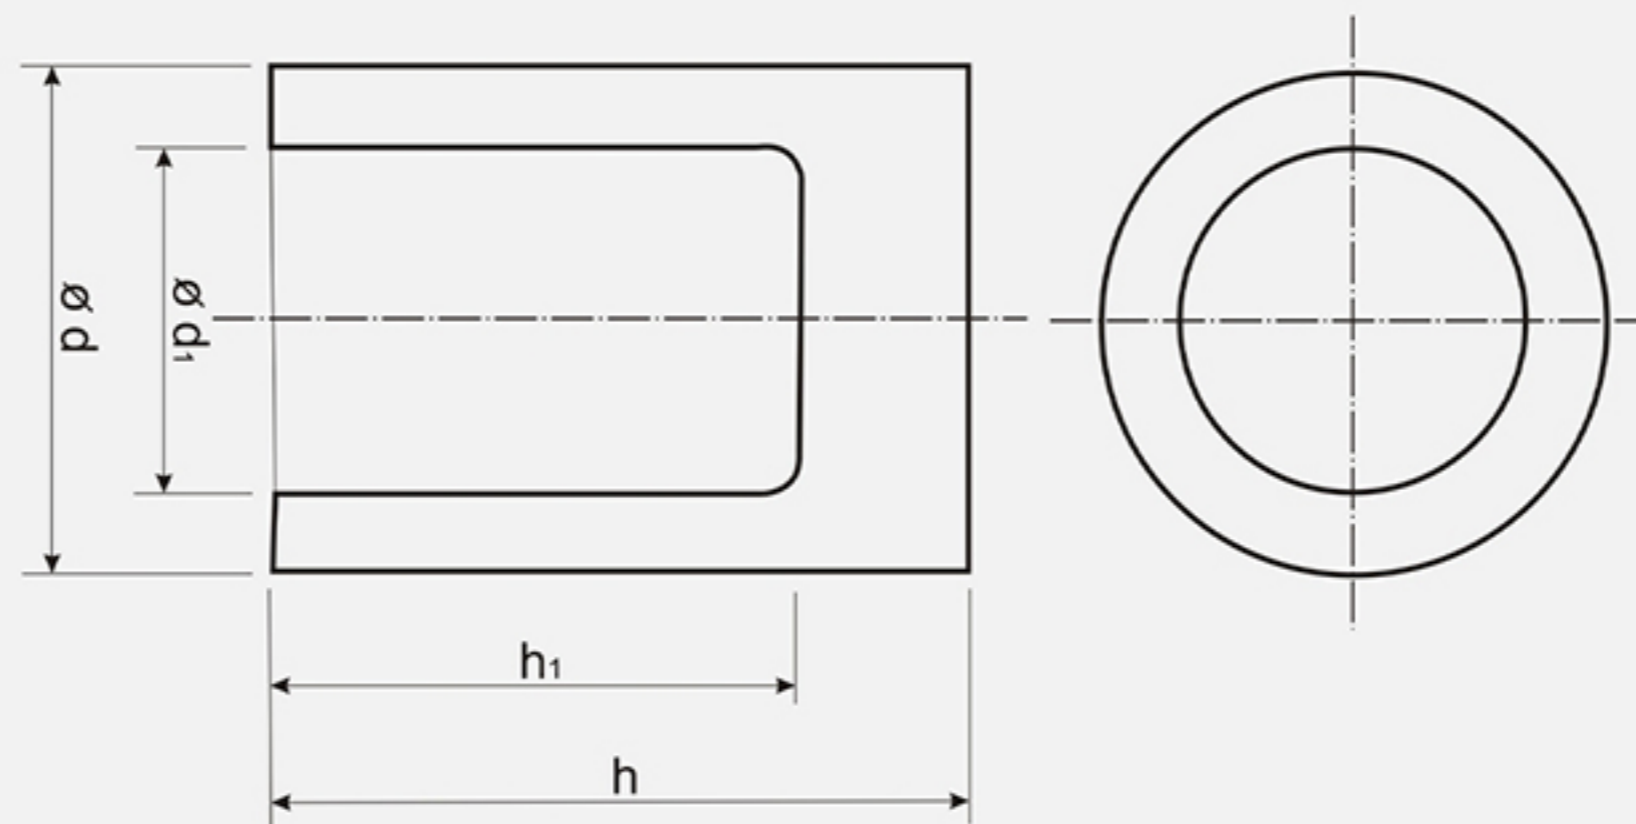

Kape od sinter bronze
Moulds of sintered bronze

- Kape od sinter bronze
- Moulds of sintered bronze
- d 4 mm - 300 mm
- h 2 mm - 1000 mm